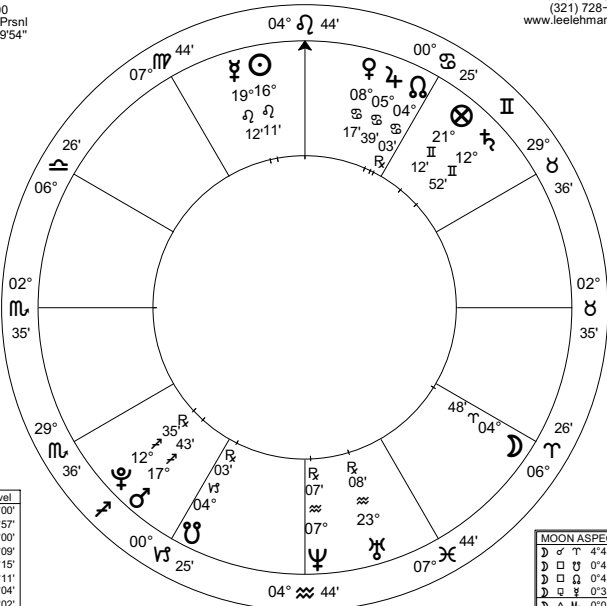

Chart 1

Is she out of the woods?

Horary Chart

Geocentric
Tropical
Regiomontanus
Mean Node

Table with 2 columns: Hrs, Alm. Rows 1-12 showing planetary positions.

Table with 3 columns: Pt, Antiscia, Travel. Rows for planets and fixed stars.

CONSIDERATIONS
Asc near sign boundary
Asc in via combusta
Moon is Slow

Table with 4 columns: Date, Time, Type, Total. Rows for nearest eclipses.

MOON ASPECTS table with 2 columns: Planet, Value.

Table with 2 columns: Fixed Stars, Orb. Rows for stars like DUBHE, ALHENA, etc.

PLANETARY SECT table with 4 columns: Planet, Crt, Pic, Sgn, Condition.

ESSENTIAL DIGNITIES table with 12 columns: Planet, Ruler, Exalt, Trip, Term, Fall, Score.

Compliments of-

Chart 1

Buy the Saturn?

Horary Chart

Geocentric
Tropical
Regiomontanus
Mean Node

Table with 2 columns: Hrs, Alm. Rows 1-12 showing planetary positions.