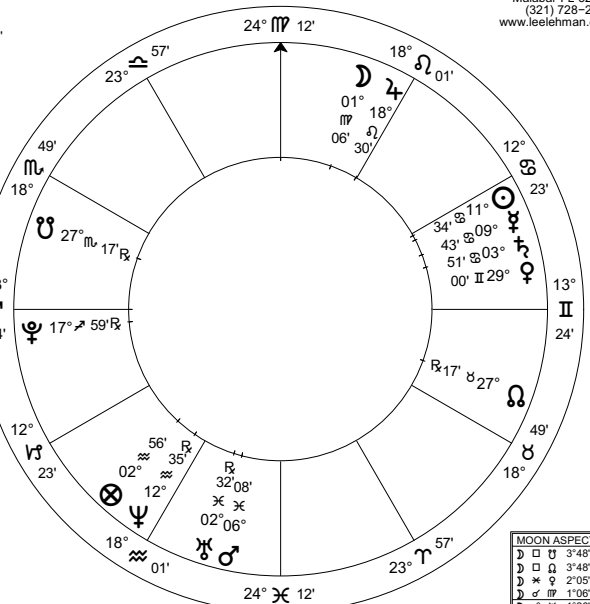

Table with 3 columns: Pt, Antiscia, Travel. Rows for planets and fixed stars.

CONSIDERATIONS
Saturn in 7th House
Moon is Fast

Table with 4 columns: Date, Time, Type, Total. Rows for nearest eclipses.

MOON ASPECTS table with 2 columns: Planet, Value.

Table with 2 columns: Fixed Stars, Orb. Rows for stars like ALHENA, POLARIS, etc.

PLANETARY SECT table with 4 columns: Planet, Crt, Pic, Sgn, Condition.

ESSENTIAL DIGNITIES table with 12 columns: Planet, Ruler, Exalt, Trip, Term, Fall, Score.

Compliments of-