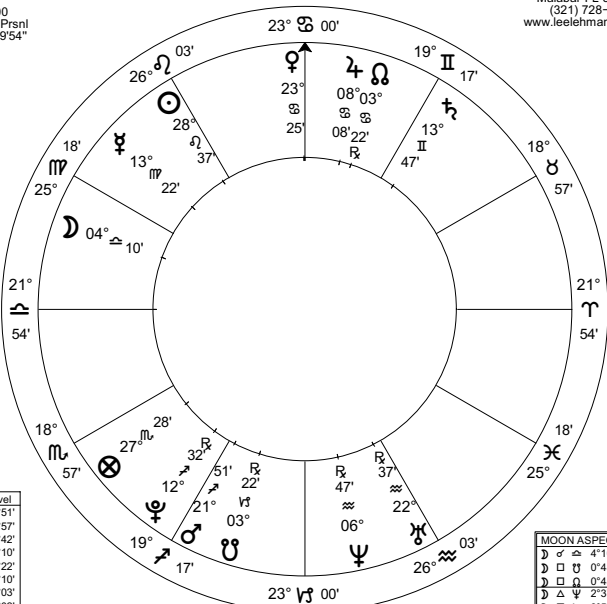

Table with 3 columns: Pt, Antiscia, Travel. Rows for planets and fixed stars.

CONSIDERATIONS
Asc in via combusta
Moon is Fast

Table with 4 columns: Date, Time, Type, Total. Rows for nearest eclipses.

MOON ASPECTS table with 2 columns: Planet, Value.

Table with 2 columns: Fixed Stars, Orb. Rows for stars like AL JABBAH, REGULUS, etc.

PLANETARY SECT table with 4 columns: Planet, Crt, Pic, Sgn, Condition.

ESSENTIAL DIGNITIES table with 12 columns: Planet, Ruler, Exalt, Trip, Term, Fall, Score.

Compliments of-

Chart 1

Raise my rates?

Horary Chart

Geocentric
Tropical
Regiomontanus
Mean Node

Table with 2 columns: Hrs, Alm. Rows 1-12 showing planetary positions.