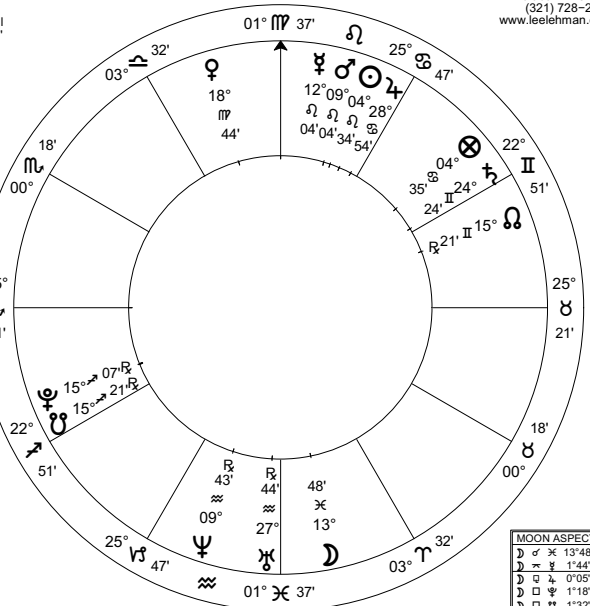

Table with 3 columns: Pt, Antiscia, Travel. Rows for planets and fixed stars.

CONSIDERATIONS
Moon is Slow

Table with 4 columns: Date, Time, Type, Total. Rows for nearest eclipses.

MOON ASPECTS table with 2 columns: Planet, Value.

Table with 2 columns: Fixed Stars, Orb. Rows for stars like KOCHAB, ASELLUS AUSTRAL, etc.

PLANETARY SECT table with 4 columns: Planet, Crt, Pic, Sgn, Condition.

ESSENTIAL DIGNITIES table with 12 columns: Planet, Ruler, Exalt, Trip, Term, Fall, Score.

Compliments of-

Chart 1

Will landscape job be underpriced?

Horary Chart

Geocentric
Tropical
Regiomontanus
Mean Node

Table with 2 columns: Hrs, Alm. Rows 1-12 showing planetary positions.